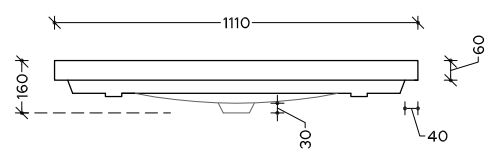

A modern look with a rectangular shape and a slim brim are what define the Pegasus washbasin. Its wide range of sizes make him one of the top models in the market.

pegasus  
line

<b>52</b>	52 x 34				
<b>65</b>	65 x 47.5				
<b>81</b>	81 x 47.5				
<b>101</b>	101 x 48.5				
<b>110</b>	110 x 48.5				
<b>118</b>	118 x 50				

# pegasus 110

110x48.5cm || 43.3 x 19.1 inches

page 154

κάτοψη || plan

κύρια όψη || front view

τομή Α || cross section A

Μεταλλικό ζεύγος στήριξης canal | Metal canal pair base

Ζεύγος στήριξης big stick | Big stick pair mount