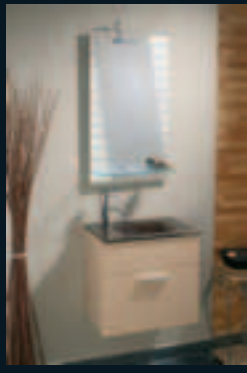

Armony 1

- Καθρέπτης Parallilo 45x80cm με εταζέρα + φωτιστικό
- Νιπτήρας γυάλινος Armony 1 (Σοκολά) 51x35cm
- Κρεμαστή βάση Δρυς 50x34,5x45cm

- *Mirror Parallilo 45x80cm with a vanity and light*
- *Glass Armony 1 washbasin (Chocolate) 51x35cm*
- *Oak hanging base, 50x34,5x45 cm*