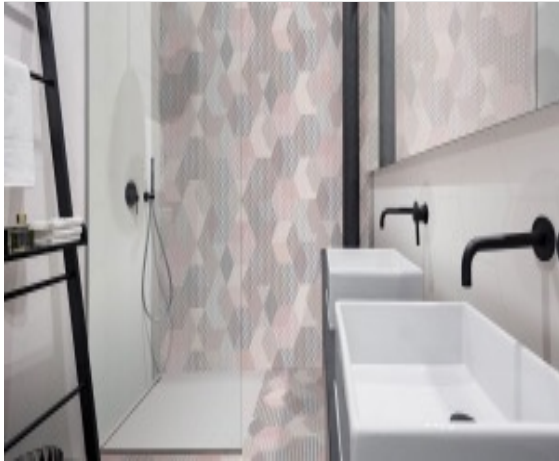

PRODUCT
PEONIA ROSA

23x27 (9"x11") | Porcelain Tile

GRAPHIC VARIETY

ROOM SCENES

TECHNICAL DATA

NAME: PEONIA ROSA
CODE: ES000000040287
GROUPS: Belle Epoque
SERIES: PEONIA
SIZE: 23x27 (9"x11")
CÓDIGO DE VENTA: M138
AVAILABILITY: Keros Cerámica (Nules - Castellón)
TYPOLOGY: Porcelain Tile
FINISH: Matt
SHADE VARIATION: V1
LOOK: Hidraulic
USE: Floor & Wall