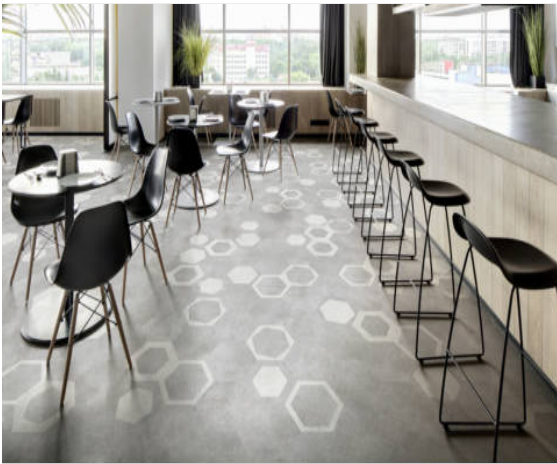

PRODUCT
CENTO GRIS

23x27 (9"x11") | Porcelain Tile

GRAPHIC VARIETY

ROOM SCENES

TECHNICAL DATA

NAME: CENTO GRIS

CODE: ES000000040290

GROUPS: Belle Epoque

SERIES: CENTO

SIZE: 23x27 (9"x11")

CÓDIGO DE VENTA: M137

AVAILABILITY: Keros Cerámica (Nules - Castellón)

TPOLOGY: Porcelain Tile

FINISH: Matt

SHADE VARIATION: V2

LOOK: Cement