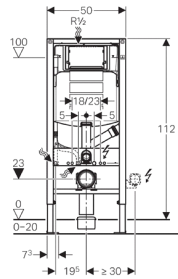

Geberit Duofix element for wall-hung WC, 112 cm, with Sigma concealed cistern 12 cm, for odour extraction with recirculating air

Application purposes

- For drywall construction
- For installation in part- or room-height prewall installations
- For installation in room-height installation walls
- For wall-hung WCs with connection dimensions in accordance with EN 33:2011
- For wall-hung WCs with projection up to 62 cm
- For connecting an odour extraction unit using Geberit actuator plate Sigma40
- For dual flush
- For floor constructions 0–20 cm
- Not suitable for wall-hung WC ceramic appliances with raised seating position

Technical data

Flow pressure	0.1–10 bar
Flush volume, factory setting	6 and 3 l
Flush volume large, adjustment range	4.5 / 6 / 7.5 l
Flush volume small, adjustment range	3–4 l

Scope of delivery

- Water supply connection R 1/2", compatible with MeplaFix, with integrated angle stop valve and hand wheel
- Protection box for service opening
- 2 protection plugs
- Connection set for WC, \varnothing 90 mm
- Connection bend 90° made of PE-HD, \varnothing 90 mm
- Adapter socket made of PE-HD, \varnothing 90 / 110 mm
- 2 threaded rods M12
- Fastening material