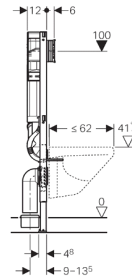

Geberit Duofix element for wall-hung WC, 112 cm, with Sigma concealed cistern 12 cm, for odour extraction with recirculating air

Application purposes

- For drywall construction
- For installation in part- or room-height prewall installations
- For installation in room-height installation walls
- For wall-hung WCs with connection dimensions in accordance with EN 33:2011
- For wall-hung WCs with projection up to 62 cm
- For connecting an odour extraction unit using Geberit actuator plate Sigma40
- For dual flush
- For floor constructions 0–20 cm
- Not suitable for wall-hung WC ceramic appliances with raised seating position

Technical data

Flow pressure	0.1–10 bar
Flush volume, factory setting	6 and 3 l
Flush volume large, adjustment range	4.5 / 6 / 7.5 l
Flush volume small, adjustment range	3–4 l

Scope of delivery

- Water supply connection R 1/2", compatible with MeplaFix, with integrated angle stop valve and hand wheel
- Protection box for service opening
- 2 protection plugs
- Connection set for WC, \varnothing 90 mm
- Connection bend 90° made of PE-HD, \varnothing 90 mm
- Adapter socket made of PE-HD, \varnothing 90 / 110 mm
- 2 threaded rods M12
- Fastening material