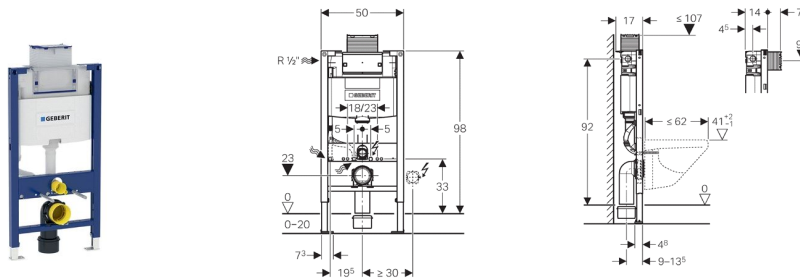

Geberit Duofix element for wall-hung WC, 98 cm, with Omega concealed cistern 12 cm

Application purposes

- For drywall construction
- For installation in part-height prewall installations
- For wall-hung WCs with connection dimensions in accordance with EN 33:2011
- For wall-hung WCs with projection up to 62 cm
- For dual flush
- For floor constructions 0–20 cm

Characteristics

- Self-supporting frame, powder-coated
- Frame with \varnothing 9 mm drilling holes for fastening in wood frame construction
- Frame prepared for support brackets for WC ceramic appliances with small contact surfaces
- Galvanized feet
- Feet adjustable 0–20 cm
- Non-slip leg supports
- Rotatable foot plates
- Foot plate depth suitable for installation in U-profiles UW 50 and UW75 and Geberit Duofix system rails
- Connection bend can be mounted without tools at different depths, adjustable range 45 mm
- Fastening for connection bend, sound-absorbing
- Concealed cistern with top or front actuation
- Concealed cistern fully insulated against condensation
- Immediate post flush possible with factory setting
- Tool-free installation and maintenance work on concealed cistern
- Water supply connection on the left or rear left
- Protection box for service opening can be cut to length
- Equipped with conduit pipe for feed pipe for connection of Geberit AquaClean shower toilets
- With fastening option for electrical connection

Technical data

Flow pressure	0.1–10 bar
Flush volume, factory setting	6 and 3 l
Flush volume large, adjustment range	4.5 / 6 / 7.5 l
Flush volume small, adjustment range	3–4 l

Scope of delivery

- Water supply connection R 1/2", compatible with MeplaFix, with integrated angle stop valve and hand wheel
- Protection box for service opening
- Connection set for WC, \varnothing 90 mm
- Connection bend 90° made of PE-HD, \varnothing 90 mm
- Adapter socket made of PE-HD, \varnothing 90 / 110 mm
- 2 protection plugs
- 2 threaded rods M12
- Fastening material