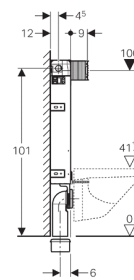

**Geberit Kombifix element for wall-hung WC, 106 cm, with Omega concealed cistern 12 cm**

**Application purposes**

- For masonry walls
- For installation in part- or room-height prewall installations
- For wall-hung WCs with connection dimensions in accordance with EN 33:2011
- For dual flush

**Characteristics**

- Powder-coated installation frame
- Mounting frame with four fixing brackets
- Fastening for connection bend can be mounted without tools from front
- Concealed cistern with front actuation
- Concealed cistern fully insulated against condensation
- Immediate post flush possible with factory setting
- Tool-free installation and maintenance work on concealed cistern
- Water supply connection on the left or rear left
- Protection box for service opening can be cut to length
- Equipped with conduit pipe for feed pipe for connection of Geberit AquaClean shower toilets
- With fastening option for electrical connection

**Technical data**

Flow pressure	0.1–10 bar
Flush volume, factory setting	6 and 3 l
Flush volume large, adjustment range	4.5 / 6 / 7.5 l
Flush volume small, adjustment range	3–4 l

**Scope of delivery**

- Water supply connection R 1/2", compatible with MeplaFix, with integrated angle stop valve and hand wheel
- Protection box for service opening
- Connection set for WC,  $\varnothing$  90 mm
- Connection bend made of PE-HD,  $\varnothing$  90 mm
- Adapter socket made of PE-HD,  $\varnothing$  90 / 110 mm
- Filling segment
- 2 protection plugs
- Sound insulation set
- 2 threaded rods M12
- Fastening material