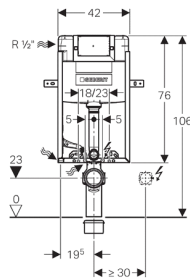

**Geberit Kombifix element for wall-hung WC, 106 cm, with Omega concealed cistern 12 cm**

**Application purposes**

- For masonry walls
- For installation in part- or room-height prewall installations
- For wall-hung WCs with connection dimensions in accordance with EN 33:2011
- For dual flush

**Characteristics**

- Powder-coated installation frame
- Mounting frame with four fixing brackets
- Fastening for connection bend can be mounted without tools from front
- Concealed cistern with front actuation
- Concealed cistern fully insulated against condensation
- Immediate post flush possible with factory setting
- Tool-free installation and maintenance work on concealed cistern
- Water supply connection on the left or rear left
- Protection box for service opening can be cut to length
- Equipped with conduit pipe for feed pipe for connection of Geberit AquaClean shower toilets
- With fastening option for electrical connection

**Technical data**

Flow pressure	0.1–10 bar
Flush volume, factory setting	6 and 3 l
Flush volume large, adjustment range	4.5 / 6 / 7.5 l
Flush volume small, adjustment range	3–4 l

**Scope of delivery**

- Water supply connection R 1/2", compatible with MeplaFix, with integrated angle stop valve and hand wheel
- Protection box for service opening
- Connection set for WC,  $\varnothing$  90 mm
- Connection bend made of PE-HD,  $\varnothing$  90 mm
- Adapter socket made of PE-HD,  $\varnothing$  90 / 110 mm
- Filling segment
- 2 protection plugs
- Sound insulation set
- 2 threaded rods M12
- Fastening material

**Article**
**Art. no.**
**110.020.00.1**
 Actuator plate has to be ordered separately