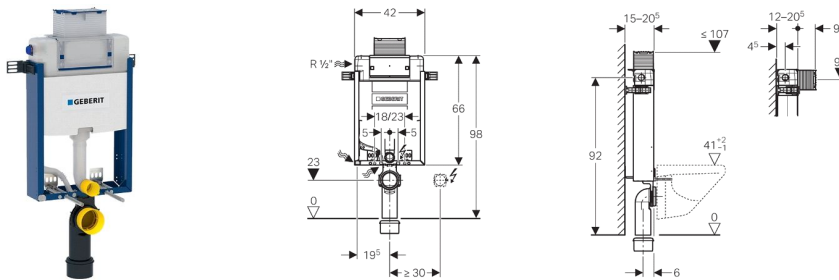

Geberit Kombifix element for wall-hung WC, 98 cm, with Omega concealed cistern 12 cm

Application purposes

- For masonry walls
- For installation in part-height prewall installations
- For wall-hung WCs with connection dimensions in accordance with EN 33:2011
- For dual flush

Characteristics

- Powder-coated installation frame
- Mounting frame with four fixing brackets
- Adjustable installation depth, 12–20.5 cm
- Fastening for connection bend can be mounted without tools from front
- Concealed cistern with top or front actuation
- Concealed cistern fully insulated against condensation
- Immediate post flush possible with factory setting
- Tool-free installation and maintenance work on concealed cistern
- Water supply connection on the left or rear left
- Protection box for service opening can be cut to length
- Equipped with conduit pipe for feed pipe for connection of Geberit AquaClean shower toilets
- With fastening option for electrical connection

Technical data

Flow pressure	0.1–10 bar
Flush volume, factory setting	6 and 3 l
Flush volume large, adjustment range	4.5 / 6 / 7.5 l
Flush volume small, adjustment range	3–4 l

Scope of delivery

- Water supply connection R 1/2", compatible with MeplaFix, with integrated angle stop valve and hand wheel
- Protection box for service opening
- Connection set for WC, \varnothing 90 mm
- Connection bend made of PE-HD, \varnothing 90 mm
- Adapter socket made of PE-HD, \varnothing 90 / 110 mm
- 2 protection plugs
- 2 threaded rods M12
- Fastening material

Article
Art. no.
110.011.00.1
 Actuator plate has to be ordered separately

Accessories

- Accessory overview: Geberit Kombifix elements for WCs