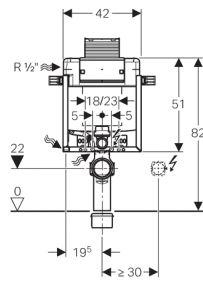

Geberit Kombifix element for wall-hung WC, 82 cm, with Omega concealed cistern 12 cm

Application purposes

- For masonry walls
- For installation in part-height prewall installations
- For wall-hung WCs with connection dimensions in accordance with EN 33:2011
- For dual flush

Characteristics

- Powder-coated installation frame
- Mounting frame with four fixing brackets
- Adjustable installation depth, 12–20.5 cm
- Fastening for connection bend can be mounted without tools from front
- Concealed cistern with top or front actuation
- Concealed cistern fully insulated against condensation
- Immediate post flush possible with factory setting
- Tool-free installation and maintenance work on concealed cistern
- Water supply connection on the left or rear left
- Protection box for service opening can be cut to length
- Equipped with conduit pipe for feed pipe for connection of Geberit AquaClean shower toilets
- With fastening option for electrical connection

Technical data

Flow pressure	0.1–10 bar
Flush volume, factory setting	6 and 3 l
Flush volume large, adjustment range	4.5 / 6 / 7.5 l
Flush volume small, adjustment range	3–4 l

Scope of delivery

- Water supply connection R 1/2", compatible with MeplaFix, with integrated angle stop valve and hand wheel
- Protection box for service opening
- Connection set for WC, \varnothing 90 mm
- Connection bend made of PE-HD, \varnothing 90 mm
- Adapter socket made of PE-HD, \varnothing 90 / 110 mm
- 2 protection plugs
- 2 threaded rods M12
- Fastening material