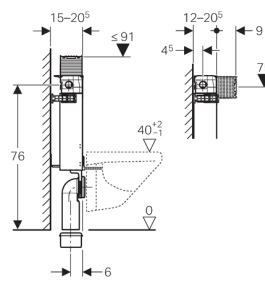

Geberit Kombifix element for wall-hung WC, 82 cm, with Omega concealed cistern 12 cm

Application purposes

- For masonry walls
- For installation in part-height prewall installations
- For wall-hung WCs with connection dimensions in accordance with EN 33:2011
- For dual flush

Characteristics

- Powder-coated installation frame
- Mounting frame with four fixing brackets
- Adjustable installation depth, 12–20.5 cm
- Fastening for connection bend can be mounted without tools from front
- Concealed cistern with top or front actuation
- Concealed cistern fully insulated against condensation
- Immediate post flush possible with factory setting
- Tool-free installation and maintenance work on concealed cistern
- Water supply connection on the left or rear left
- Protection box for service opening can be cut to length
- Equipped with conduit pipe for feed pipe for connection of Geberit AquaClean shower toilets
- With fastening option for electrical connection

Technical data

Flow pressure	0.1–10 bar
Flush volume, factory setting	6 and 3 l
Flush volume large, adjustment range	4.5 / 6 / 7.5 l
Flush volume small, adjustment range	3–4 l

Scope of delivery

- Water supply connection R 1/2", compatible with MeplaFix, with integrated angle stop valve and hand wheel
- Protection box for service opening
- Connection set for WC, \varnothing 90 mm
- Connection bend made of PE-HD, \varnothing 90 mm
- Adapter socket made of PE-HD, \varnothing 90 / 110 mm
- 2 protection plugs
- 2 threaded rods M12
- Fastening material