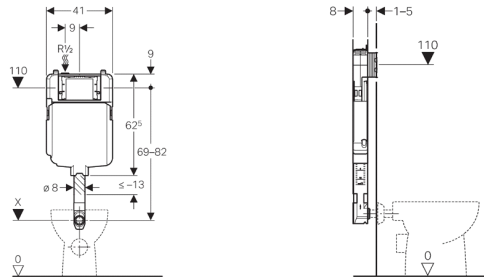

Geberit Sigma concealed cistern 8 cm, 6 / 3 litres

Application purposes

- For masonry walls
- For installation in part- or room-height prewall installations
- For installation in room-height installation walls
- For floor-standing WCs
- For single flush, dual flush or stop-and-go flush

Characteristics

- Series 2016
- Concealed cistern with front actuation
- Concealed cistern fully insulated against condensation
- Pre-mounted direct plastering netting
- Immediate post flush possible with factory setting
- Flush bend fitted
- Flush bend adjustable 2 cm upwards and 1 cm downwards
- Tool-free installation and maintenance work on concealed cistern
- Water supply connection on the top, offset to left side
- Protection box for service opening can be cut to length, suitable for surface-even actuator plates

Technical data

Flow pressure	0.1–10 bar
Flush volume, factory setting	6 and 3 l
Flush volume large, adjustment range	4.5 / 6 / 7.5 l
Flush volume small, adjustment range	3–4 l

Scope of delivery

- Water supply connection R 1/2", compatible with MeplaFix, with integrated angle stop valve and hand wheel
- Protection box for service opening
- Flush bend with recess shells
- Flush bend extension, \varnothing 45 mm
- Protection plug
- 2 slotted flat irons
- Fastening material