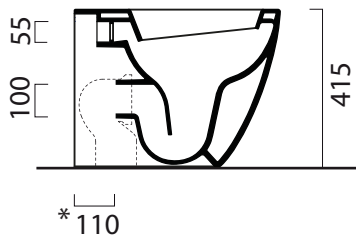

Pura

55×36

	<p>Wc 55×36 cm 25,3 kg</p> <p>CE</p>	<p>WC con scarico a parete trasformabile a pavimento tramite curva tecnica non a corredo.</p> <p>WC with horizontal outlet convertible to floor outlet with a pipe fitting, not included.</p>
---	---	---

Colori - Colours	Codici - Codes	Fori - Tapholes
<input type="radio"/> Bianco lucido - White glossy	8814 11	-

Raccordi di scarico - Flushing connections	Codici - Codes	Interasse - Distance
	MCURVA	* 110
	MCURVAS	* Da 160 a 185 mm * From 160 to 185 mm
	MCURVA90	* Da 55 a 75 mm * From 55 to 75 mm