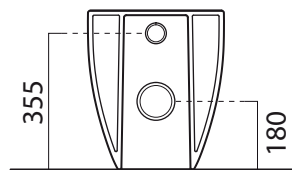

Pura

55×36

	<p>Wc 55×36 cm 25,3 kg</p> <p>CE</p>	<p>WC con scarico a parete trasformabile a pavimento tramite curva tecnica non a corredo.</p> <p>WC with horizontal outlet convertible to floor outlet with a pipe fitting, not included.</p>
---	---	---

Colori - Colours	Codici - Codes	Fori - Tapholes
<input type="radio"/> Bianco lucido - White glossy	8814 11	-

Raccordi di scarico - Flushing connections	Codici - Codes	Interasse - Distance
	MCURVA	* 110
	MCURVAS	* Da 160 a 185 mm * From 160 to 185 mm
	MCURVA90	* Da 55 a 75 mm * From 55 to 75 mm