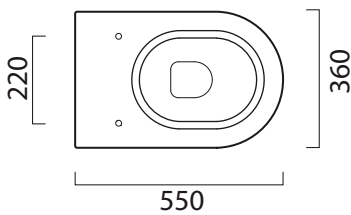

Pura

55×36

	<p>Wc 55×36 cm 25,3 kg</p> <p>CE</p>	<p>WC con scarico a parete trasformabile a pavimento tramite curva tecnica non a corredo.</p> <p>WC with horizontal outlet convertible to floor outlet with a pipe fitting, not included.</p>
---	---	---

Colori - Colours	Codici - Codes	Fori - Tapholes
<input type="radio"/> Bianco lucido - White glossy	8814 11	-

Raccordi di scarico - Flushing connections	Codici - Codes	Interasse - Distance
	MCURVA	* 110
	MCURVAS	* Da 160 a 185 mm * From 160 to 185 mm
	MCURVA90	* Da 55 a 75 mm * From 55 to 75 mm